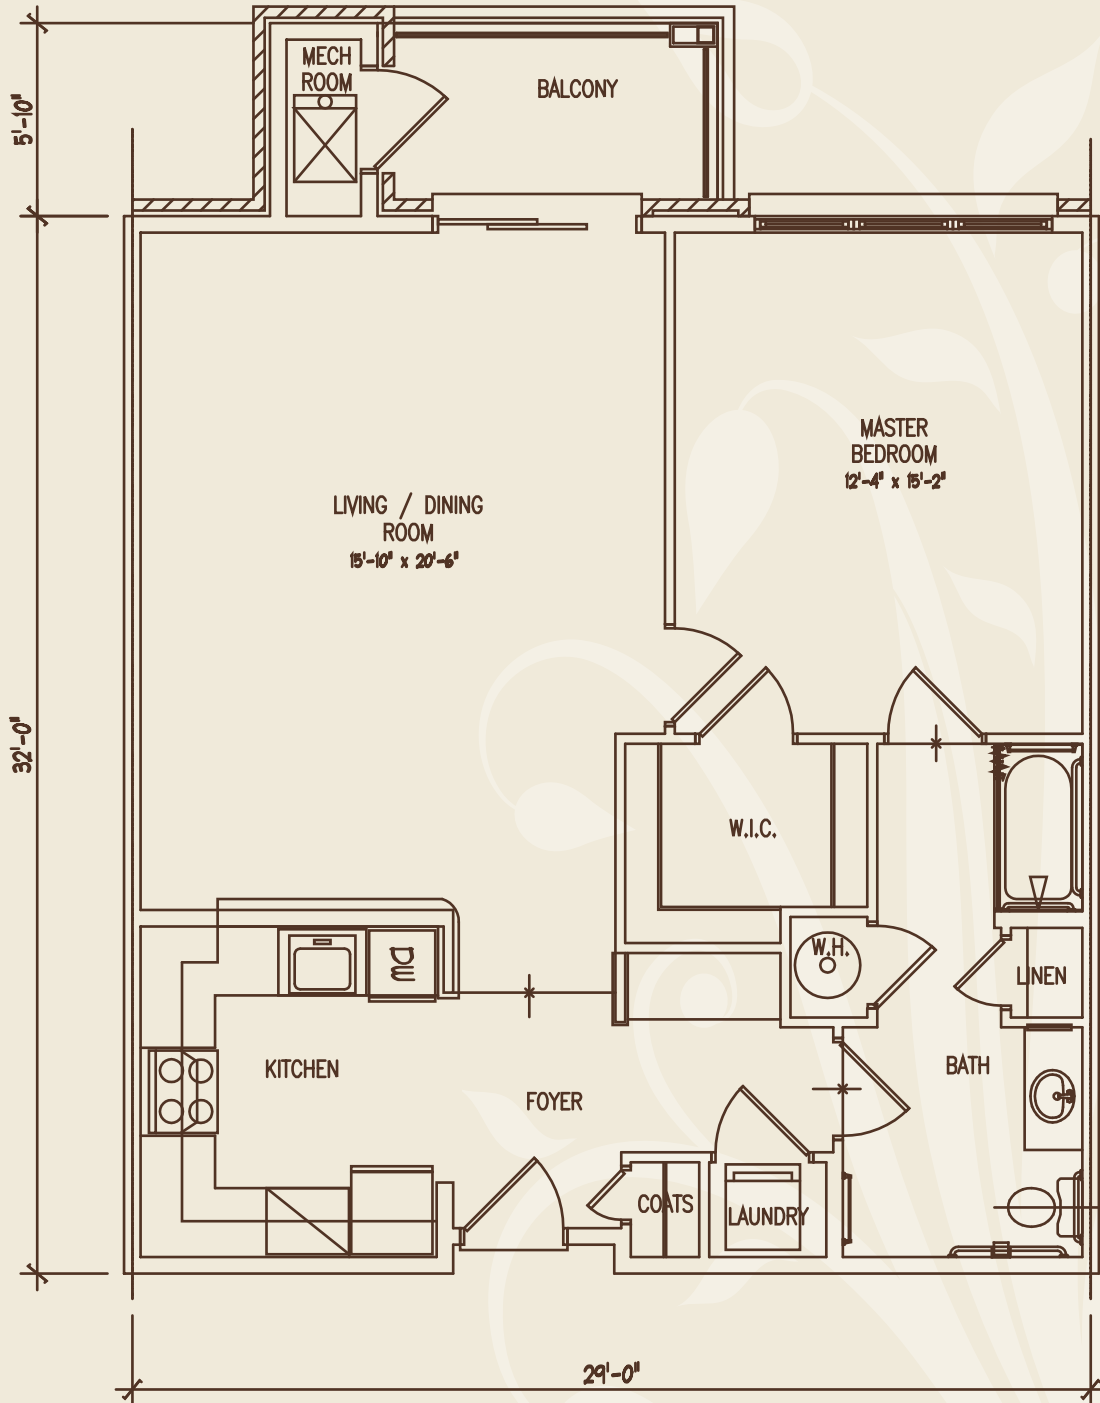

# One Bedroom Apartment

RESIDENCE

# A1

1003 SQ. FT.

1 BEDROOM

1 BATH

AT RARITAN