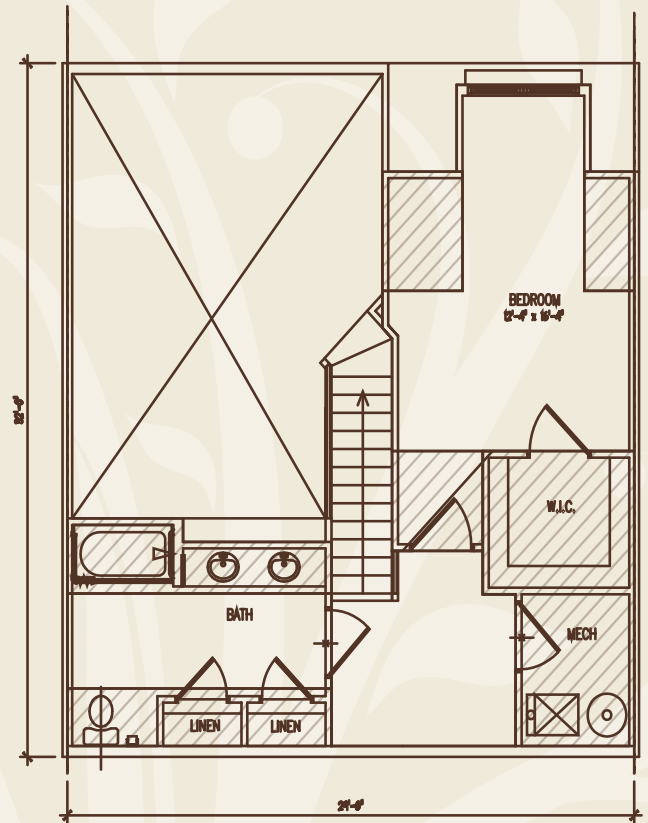

# Two Bedroom Apartment

RESIDENCE  
**A1L**  
1517 SQ. FT.

1ST FLOOR

2ND FLOOR LOFT

2 BEDROOM  
2 BATH

AT RARITAN