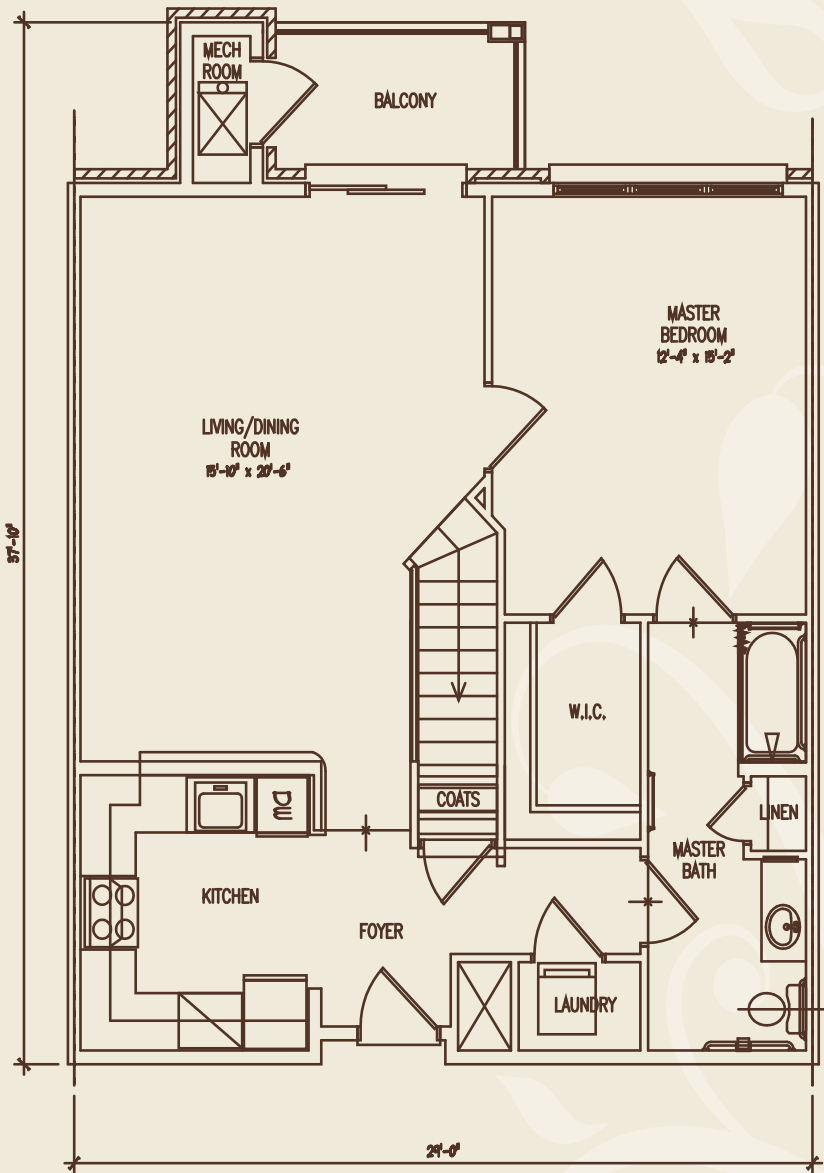

# Two Bedroom Apartment

RESIDENCE  
**A1L**  
1517 SQ. FT.

1ST FLOOR

2ND FLOOR LOFT

2 BEDROOM  
2 BATH

AT RARITAN