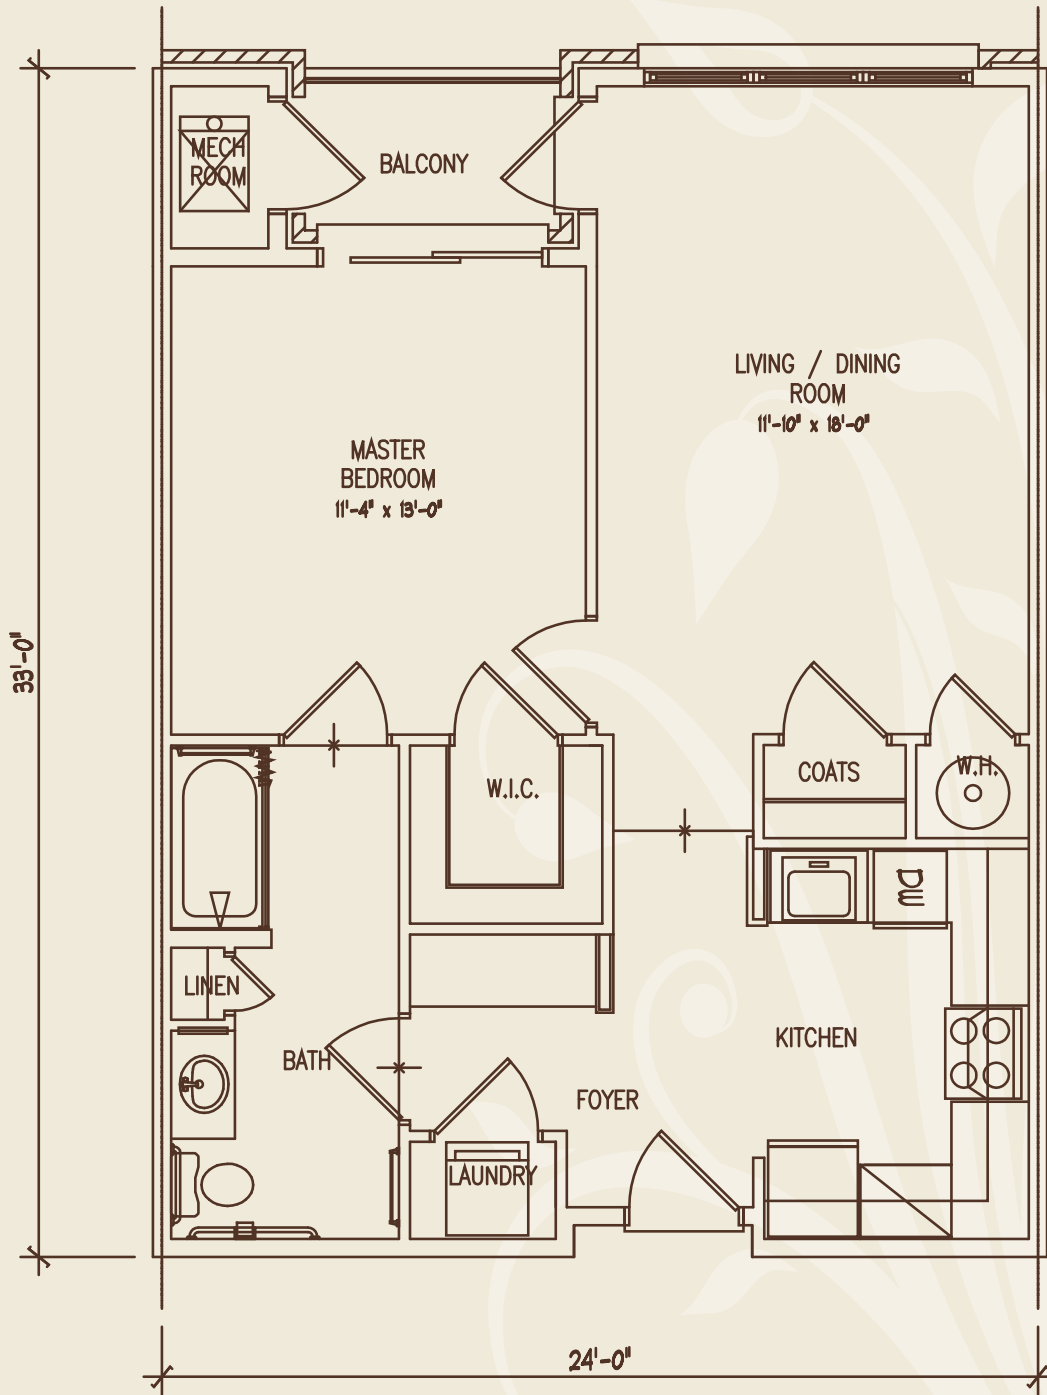

# One Bedroom Apartment

RESIDENCE

A2

788 SQ. FT.

1 BEDROOM

1 BATH

AT RARITAN