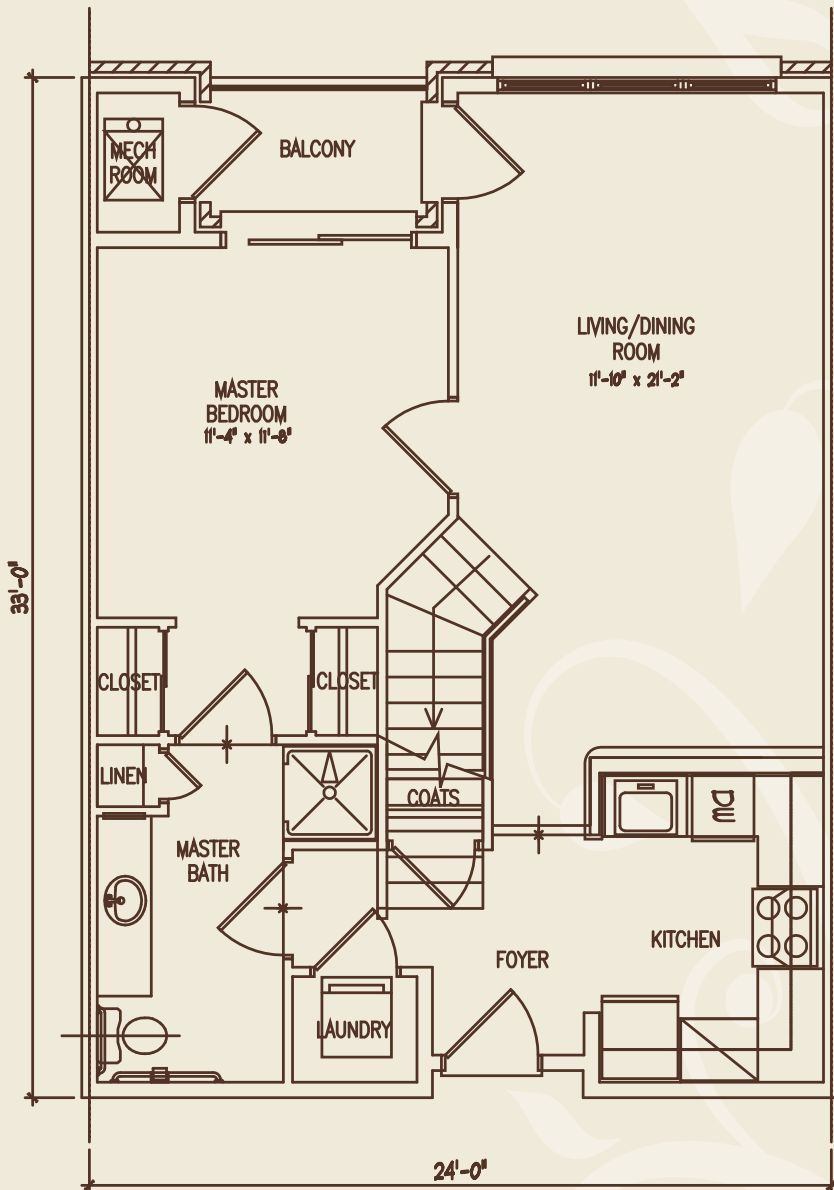

Two Bedroom Apartment

RESIDENCE
A2L
1215 SQ. FT.

1ST FLOOR

2ND FLOOR LOFT

2 BEDROOM
2 BATH

AT RARITAN