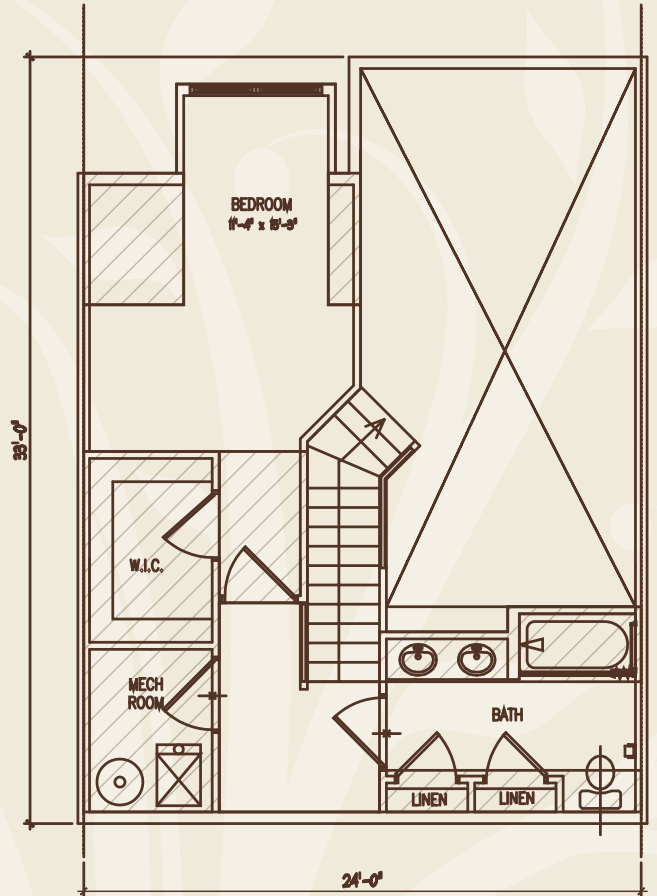

Two Bedroom Apartment

RESIDENCE
A2L
1215 SQ. FT.

1ST FLOOR

2ND FLOOR LOFT

2 BEDROOM
2 BATH

AT RARITAN