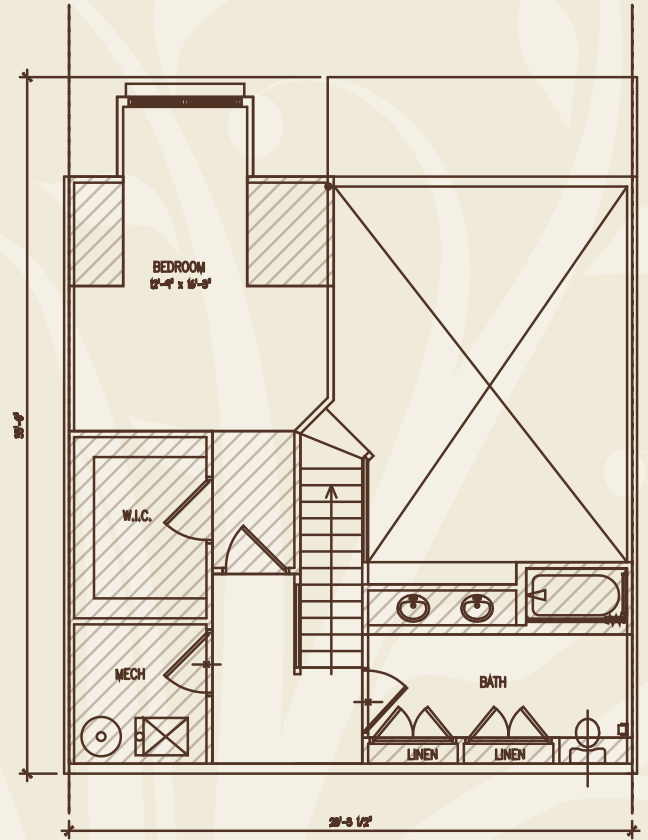

Two Bedroom Apartment

RESIDENCE
A4L
1519 SQ. FT.

1ST FLOOR

2ND FLOOR LOFT

2 BEDROOM
2 BATH

AT RARITAN