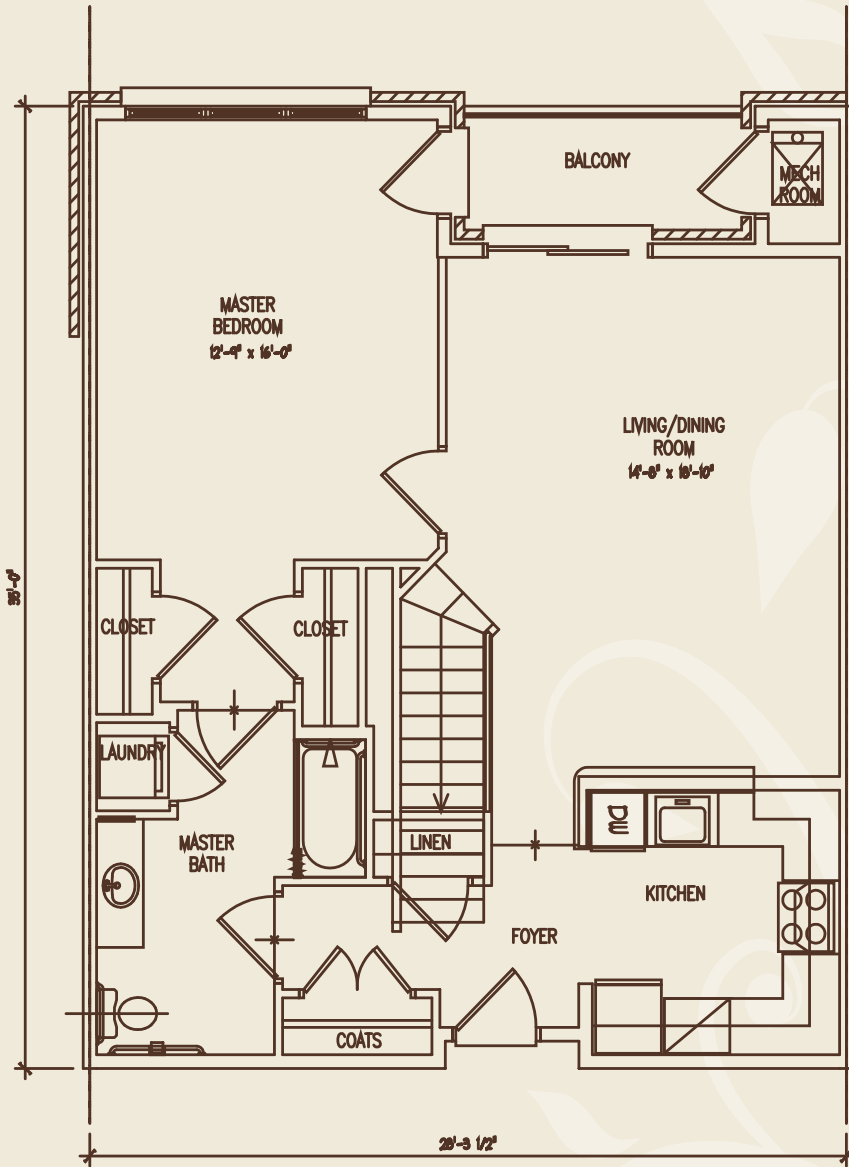

Two Bedroom Apartment

RESIDENCE
A4L
1519 SQ. FT.

1ST FLOOR

2ND FLOOR LOFT

2 BEDROOM
2 BATH

AT RARITAN