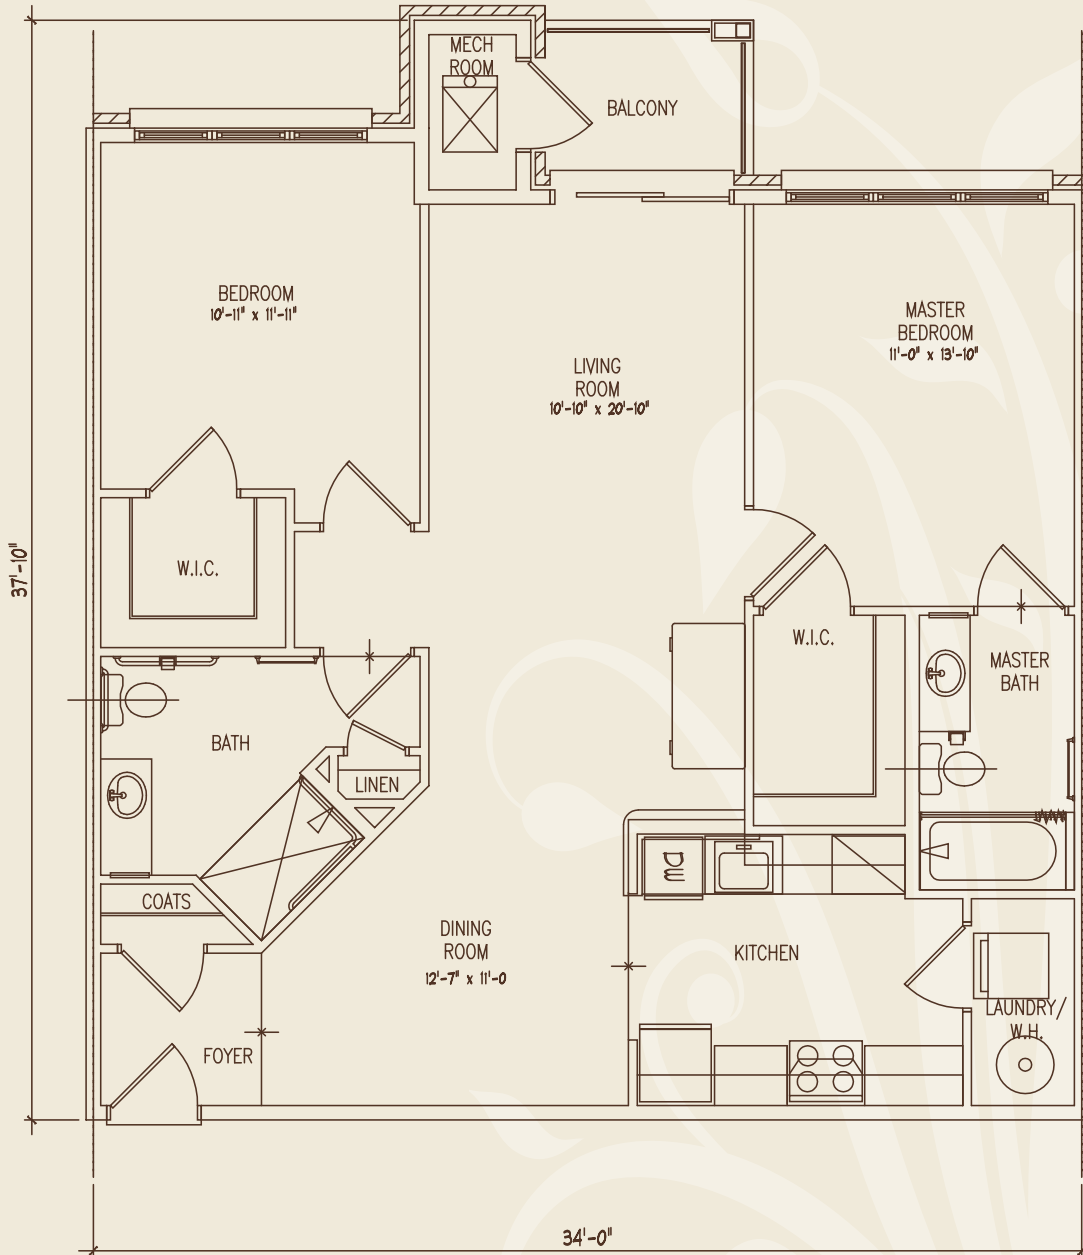

# Two Bedroom Apartment

RESIDENCE

**B1**

1179 SQ. FT.

2 BEDROOM

2 BATH

AT RARITAN