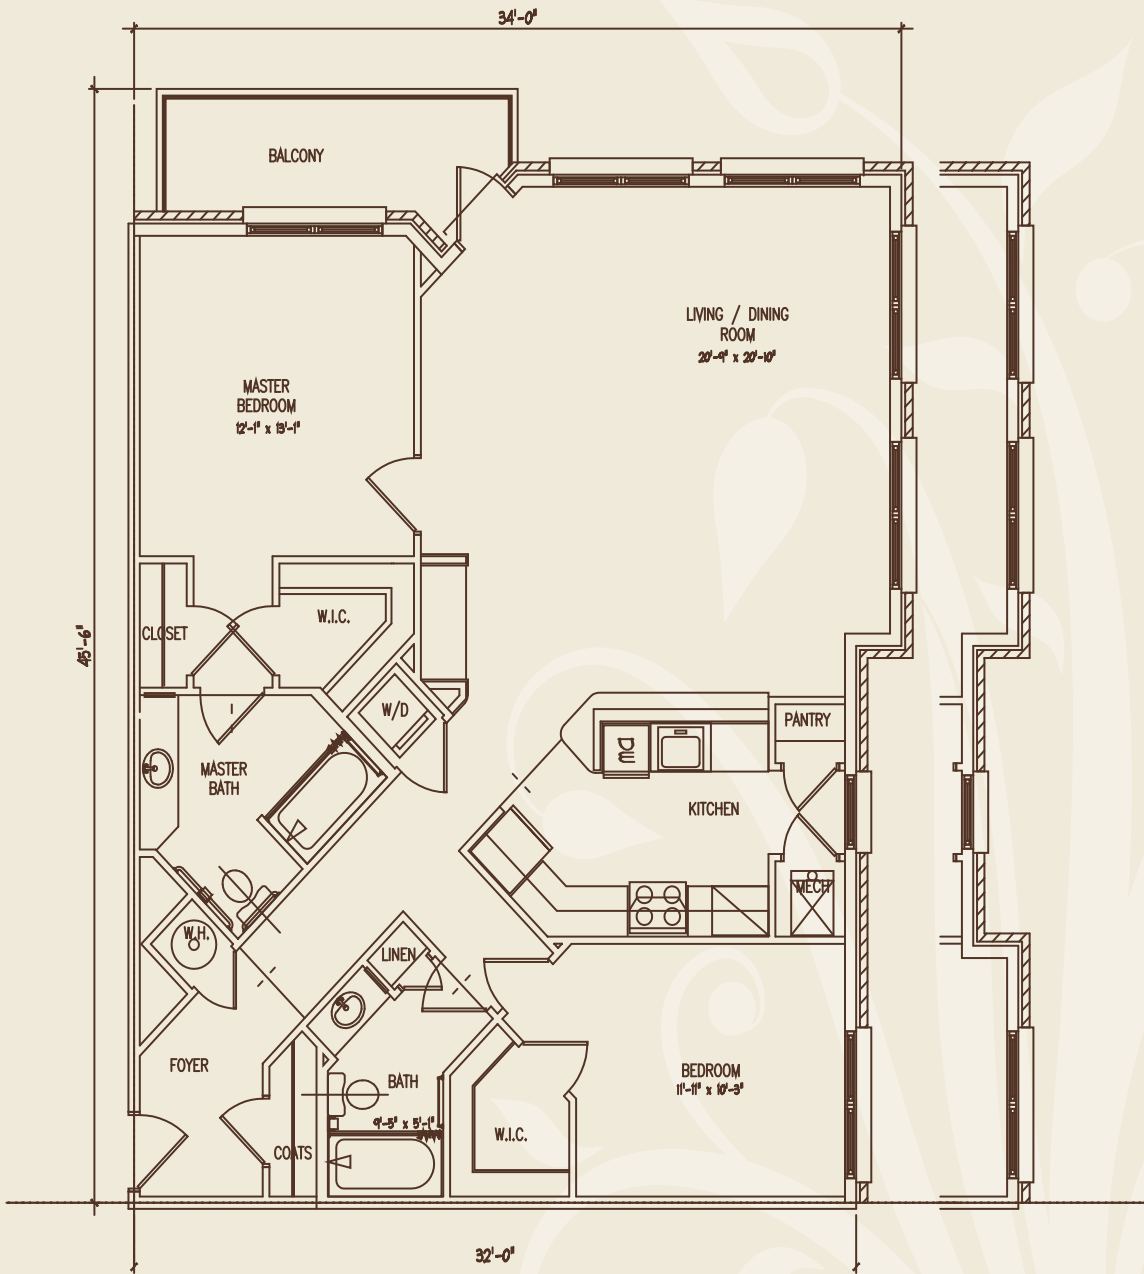

# Two Bedroom Apartment

RESIDENCE  
**B3**  
1437 SQ. FT.

2 BEDROOM  
2 BATH

AT RARITAN