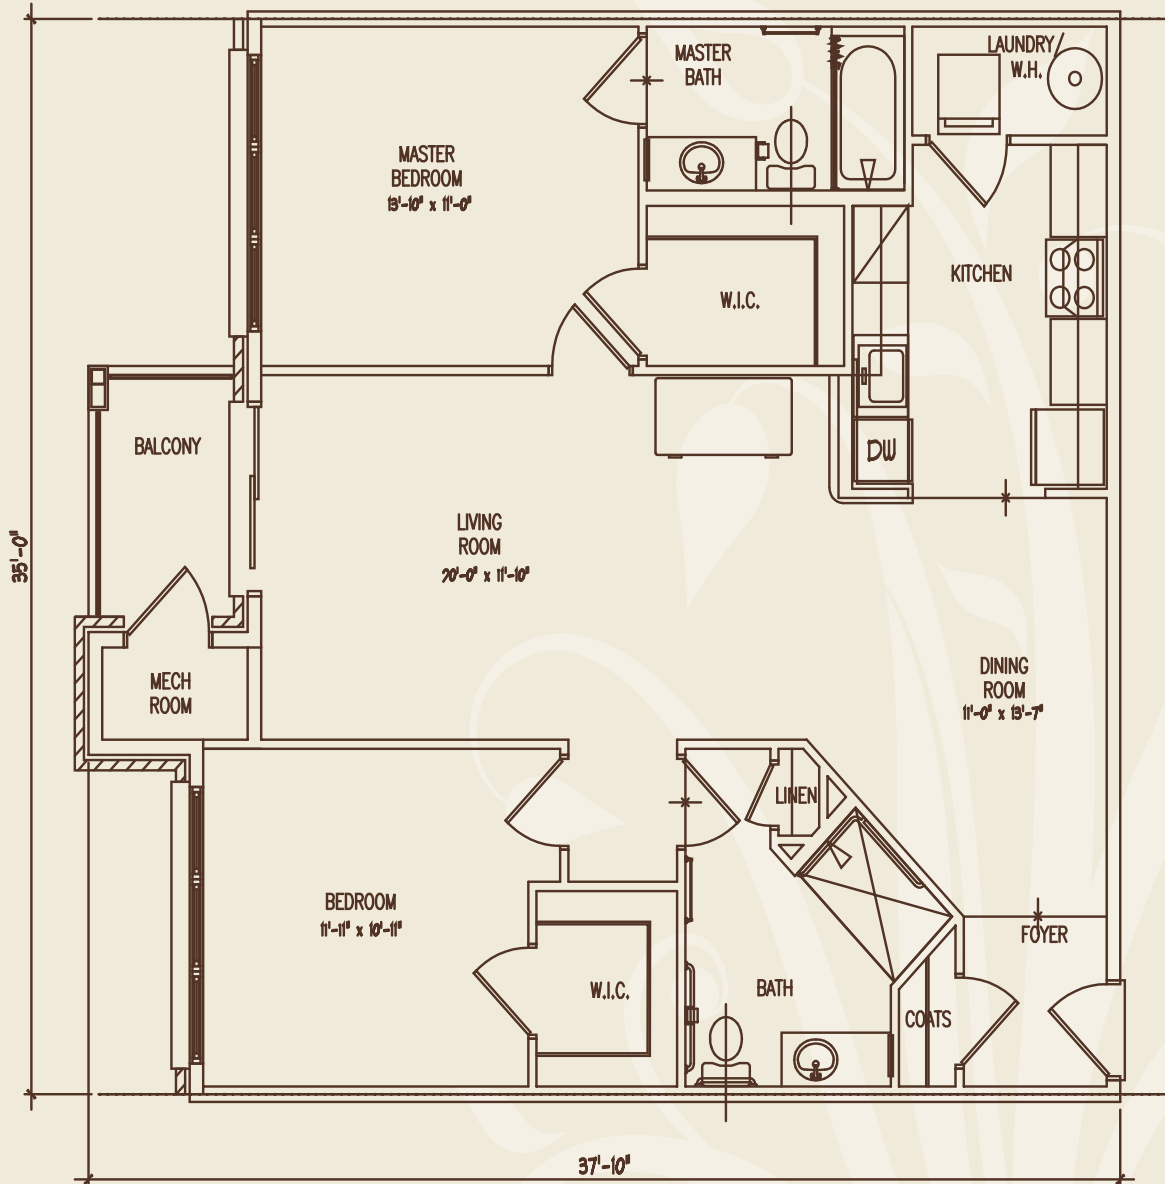

Two Bedroom Apartment

RESIDENCE

B4

1218 SQ. FT.

2 BEDROOM

2 BATH

AT RARITAN