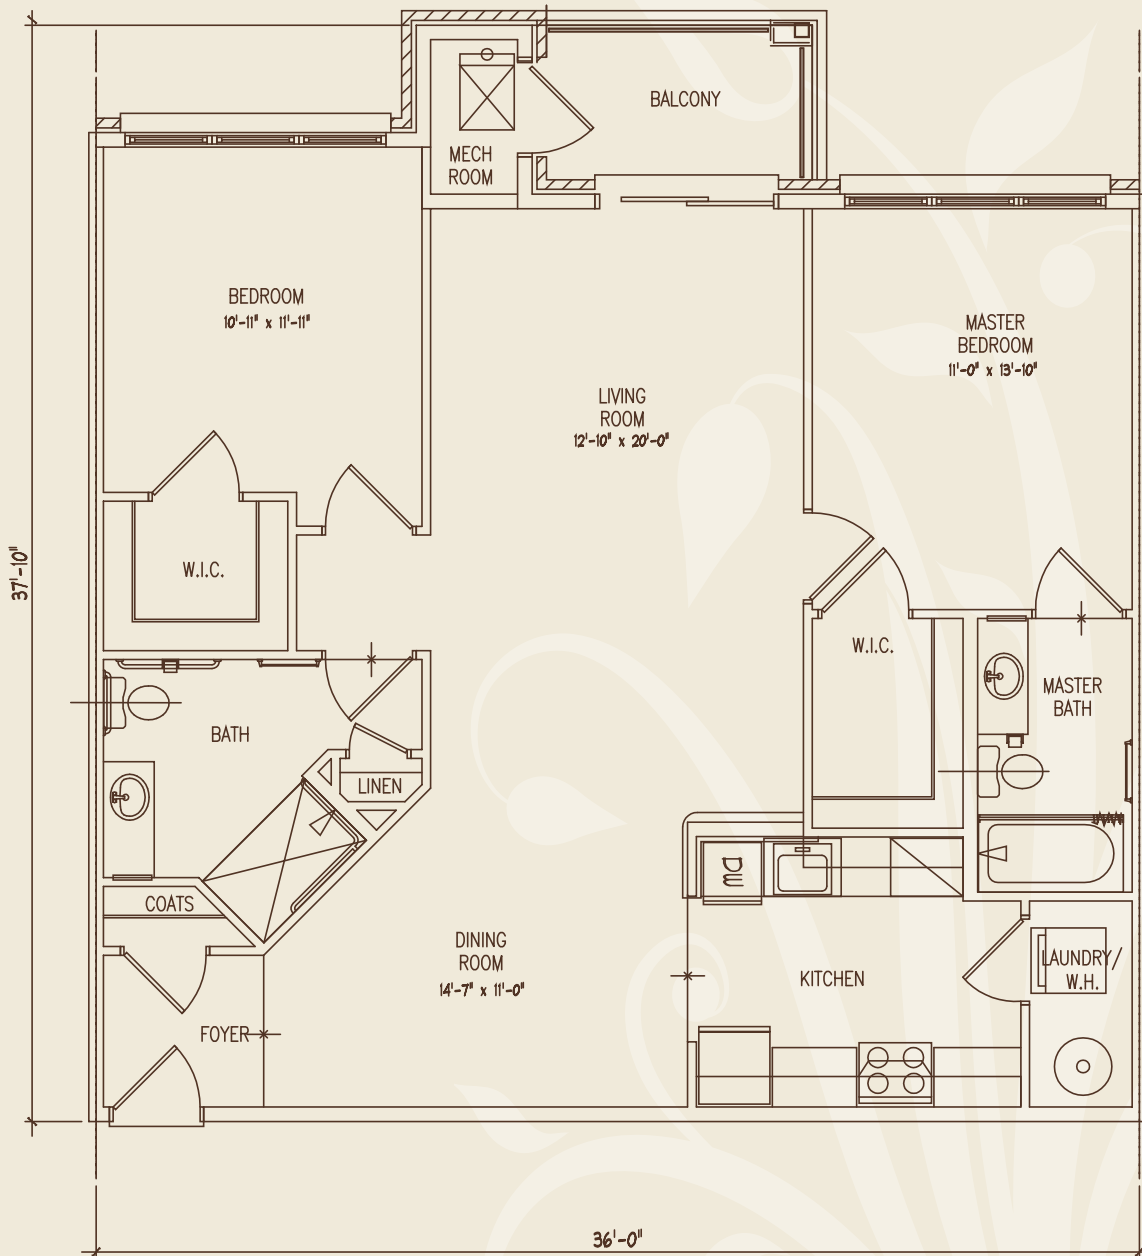

Two Bedroom Apartment

RESIDENCE

B5

1255 SQ. FT.

2 BEDROOM

2 BATH

AT RARITAN