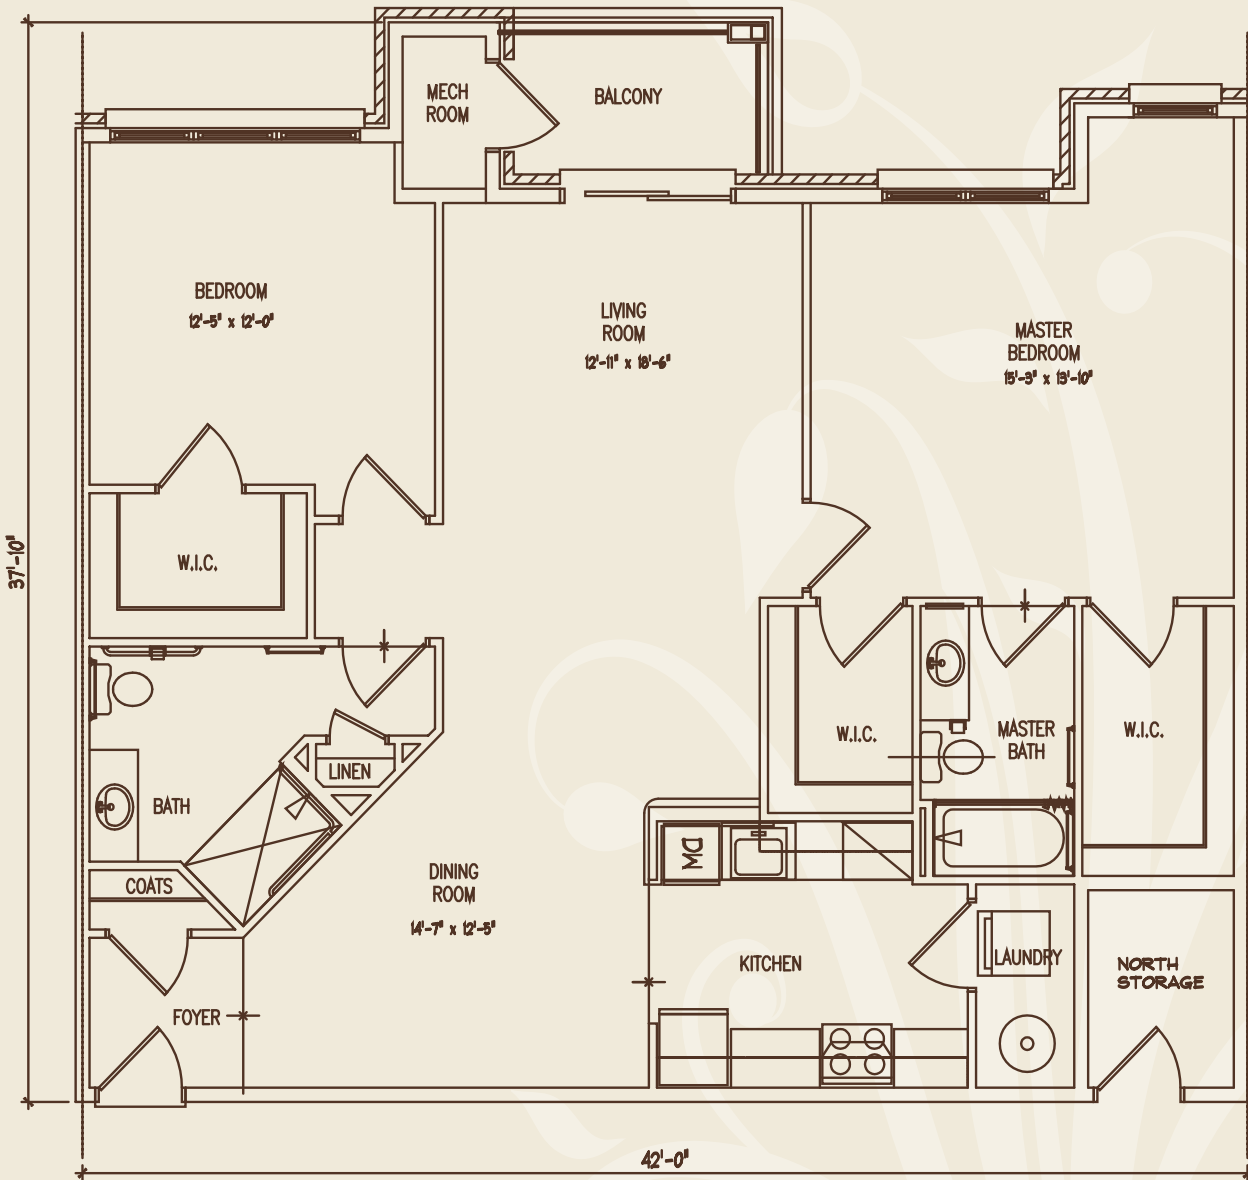

Two Bedroom Apartment

RESIDENCE

B6

1423 SQ. FT.

2 BEDROOM

2 BATH

AT RARITAN